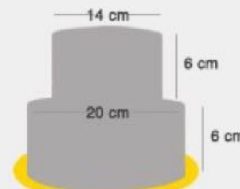

Specialty Cakes

Choco Ganache
Crumbs Cake ♥

Pinata Cake

Dark Choco Cake

Salted Caramel Walnut Cake

Mocha Walnut Cake

(pictures are in 20cm tall size. for other sizes, cake may not be same as picture. layers might be adjusted accordingly)

Ø 10 Cm
IDR 265.
Serves 4 pax

Ø 16 Cm SHORT
IDR 400.
Serves 8 pax

Ø 16 Cm TALL
IDR 515.
Serves 15 pax

Ø 20 Cm ONE LAYER
IDR 400.
Serves 8 pax

Ø 20 Cm SHORT
IDR 515.
Serves 15 pax

Ø 20 Cm TALL
IDR 720.
Serves 30 pax

Ø 30 Cm
IDR 1.075.
Serves 45 pax

Ø 14 Cm + Ø 20 Cm
SHORT
IDR 770.
Serves 30 pax

Ø 14 Cm + Ø 20 Cm
TALL
IDR 1.125.
Serves 45 pax

20 x 30 Cm
IDR 1.075.
Serves 45 pax

30 x 40 Cm
IDR 1.600.
Serves 60 pax

Layer Cakes

Vanilla Choco Cake

Vanilla on Vanilla Cake

Rainbow Cake ♥

Red Velvet Cake ♥

(pictures are in 20cm tall size. for other sizes, cake may not be same as picture. layers might be adjusted accordingly)

* ♥ = favorite