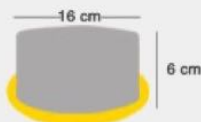

Specialty Cakes

Choco Ganache
Crumbs Cake ♥

Pinata Cake

Dark Choco Cake

Salted Caramel Walnut Cake

Mocha Walnut Cake

(pictures are in 20cm tall size. for other sizes, cake may not be same as picture. layers might be adjusted accordingly)

Ø 10 Cm
IDR 265.
Serves 4 pax

Ø 16 Cm SHORT
IDR 400.
Serves 8 pax

Ø 16 Cm TALL
IDR 515.
Serves 15 pax

Ø 20 Cm ONE LAYER
IDR 400.
Serves 8 pax

Ø 20 Cm SHORT
IDR 515.
Serves 15 pax

Ø 20 Cm TALL
IDR 720.
Serves 30 pax

Ø 30 Cm
IDR 1.075.
Serves 45 pax

Ø 14 Cm + Ø 20 Cm
SHORT
IDR 770.
Serves 30 pax

Ø 14 Cm + Ø 20 Cm
TALL
IDR 1.125.
Serves 45 pax

20 x 30 Cm
IDR 1.075.
Serves 45 pax

30 x 40 Cm
IDR 1.600.
Serves 60 pax

Layer Cakes