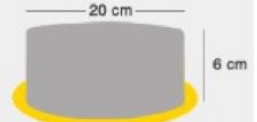

Specialty Cakes

Choco Ganache
Crumbs Cake ♥

Pinata Cake

Dark Choco Cake

Salted Caramel Walnut Cake

Mocha Walnut Cake

(pictures are in 20cm tall size. for other sizes, cake may not be same as picture. layers might be adjusted accordingly)

Ø 10 Cm
IDR 265.
Serves 4 pax

Ø 16 Cm SHORT
IDR 400.
Serves 8 pax

Ø 16 Cm TALL
IDR 515.
Serves 15 pax

Ø 20 Cm ONE LAYER
IDR 400.
Serves 8 pax

Ø 20 Cm SHORT
IDR 515.
Serves 15 pax

Ø 20 Cm TALL
IDR 720.
Serves 30 pax

Ø 30 Cm
IDR 1.075.
Serves 45 pax

Ø 14 Cm + Ø 20 Cm
SHORT
IDR 770.
Serves 30 pax

Ø 14 Cm + Ø 20 Cm
TALL
IDR 1.125.
Serves 45 pax

20 x 30 Cm
IDR 1.075.
Serves 45 pax

30 x 40 Cm
IDR 1.600.
Serves 60 pax

Layer Cakes

Vanilla Choco Cake

Vanilla on Vanilla Cake

Rainbow Cake ♥

Red Velvet Cake ♥

(pictures are in 20cm tall size. for other sizes, cake may not be same as picture. layers might be adjusted accordingly)

* ♥ = favorite