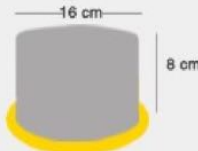

Specialty Cakes

Choco Ganache
Crumbs Cake ♥

Pinata Cake

Dark Choco Cake

Salted Caramel Walnut Cake

Mocha Walnut Cake

(pictures are in 20cm tall size. for other sizes, cake may not be same as picture. layers might be adjusted accordingly)

Ø 10 Cm
IDR 265.
Serves 4 pax

Ø 16 Cm SHORT
IDR 400.
Serves 8 pax

Ø 16 Cm TALL
IDR 515.
Serves 15 pax

Ø 20 Cm ONE LAYER
IDR 400.
Serves 8 pax

Ø 20 Cm SHORT
IDR 515.
Serves 15 pax

Ø 20 Cm TALL
IDR 720.
Serves 30 pax

Ø 30 Cm
IDR 1.075.
Serves 45 pax

Ø 14 Cm + Ø 20 Cm
SHORT
IDR 770.
Serves 30 pax

Ø 14 Cm + Ø 20 Cm
TALL
IDR 1.125.
Serves 45 pax

20 x 30 Cm
IDR 1.075.
Serves 45 pax

30 x 40 Cm
IDR 1.600.
Serves 60 pax

Layer Cakes

Vanilla Choco Cake

Vanilla on Vanilla Cake

Rainbow Cake ♥

Red Velvet Cake ♥

(pictures are in 20cm tall size. for other sizes, cake may not be same as picture. layers might be adjusted accordingly)

* ♥ = favorite