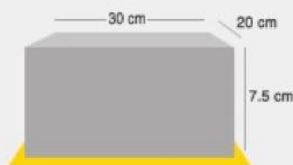

Specialty Cakes

Choco Ganache
Crumbs Cake ♥

Pinata Cake

Dark Choco Cake

Salted Caramel Walnut Cake

Mocha Walnut Cake

(pictures are in 20cm tall size. for other sizes, cake may not be same as picture. layers might be adjusted accordingly)

Ø 10 Cm
IDR 265.
Serves 4 pax

Ø 16 Cm SHORT
IDR 400.
Serves 8 pax

Ø 16 Cm TALL
IDR 515.
Serves 15 pax

Ø 20 Cm ONE LAYER
IDR 400.
Serves 8 pax

Ø 20 Cm SHORT
IDR 515.
Serves 15 pax

Ø 20 Cm TALL
IDR 720.
Serves 30 pax

Ø 30 Cm
IDR 1.075.
Serves 45 pax

Ø 14 Cm + Ø 20 Cm
SHORT
IDR 770.
Serves 30 pax

Ø 14 Cm + Ø 20 Cm
TALL
IDR 1.125.
Serves 45 pax

20 x 30 Cm
IDR 1.075.
Serves 45 pax

30 x 40 Cm
IDR 1.600.
Serves 60 pax

Layer Cakes

Vanilla Choco Cake

Vanilla on Vanilla Cake

Rainbow Cake ♥

Red Velvet Cake ♥

(pictures are in 20cm tall size. for other sizes, cake may not be same as picture. layers might be adjusted accordingly)

* ♥ = favorite