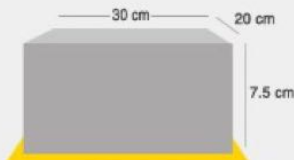

Ø 30 Cm
IDR 1.075.
Serves 45 pax

Ø 14 Cm + Ø 20 Cm
SHORT
IDR 770.
Serves 30 pax

Ø 14 Cm + Ø 20 Cm
TALL
IDR 1.125.
Serves 45 pax

20 x 30 Cm
IDR 1.075.
Serves 45 pax

30 x 40 Cm
IDR 1.600.
Serves 60 pax

Layer Cakes

Vanilla Choco Cake

Vanilla on Vanilla Cake

Rainbow Cake ♥

Red Velvet Cake ♥

Ø 10 Cm
IDR 230.
Serves 4 pax

Ø 16 Cm SHORT
IDR 360.
Serves 8 pax

Ø 16 Cm TALL
IDR 440.
Serves 15 pax

Ø 20 Cm ONE LAYER
IDR 360.
Serves 8 pax

Ø 20 Cm SHORT
IDR 440.
Serves 15 pax

Ø 20 Cm TALL
IDR 595.
Serves 30 pax

Ø 30 Cm
IDR 895.
Serves 45 pax

Ø 14 Cm + Ø 20 Cm
SHORT
IDR 645.
Serves 30 pax

Ø 14 Cm + Ø 20 Cm
TALL
IDR 945.
Serves 45 pax

20 x 30 Cm
IDR 895.
Serves 45 pax

30 x 40 Cm
IDR 1.300.
Serves 60 pax

Cupcakes

Size REGULAR : IDR 405. (box of 12) | IDR 205. (box of 6) | IDR 35. (box of 1)

Size MINI : IDR 295. (box of 12) | IDR 150. (box of 6) | IDR 26. (box of 1)

Size MICRO : IDR 160. (box of 12)