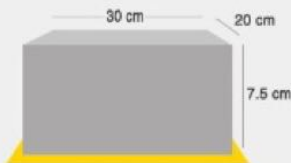

Mocha Walnut Cake

Ø 10 Cm
IDR 265.
Serves 4 pax

Ø 16 Cm SHORT
IDR 400.
Serves 8 pax

Ø 16 Cm TALL
IDR 515.
Serves 15 pax

Ø 20 Cm ONE LAYER
IDR 400.
Serves 8 pax

Ø 20 Cm SHORT
IDR 515.
Serves 15 pax

Ø 20 Cm TALL
IDR 720.
Serves 30 pax

Ø 30 Cm
IDR 1.075.
Serves 45 pax

Ø 14 Cm + Ø 20 Cm
SHORT
IDR 770.
Serves 30 pax

Ø 14 Cm + Ø 20 Cm
TALL
IDR 1.125.
Serves 45 pax

20 x 30 Cm
IDR 1.075.
Serves 45 pax

30 x 40 Cm
IDR 1.600.
Serves 60 pax

Layer Cakes

Vanilla Choco Cake

Vanilla on Vanilla Cake

Rainbow Cake ♥

Red Velvet Cake ♥

Ø 10 Cm
IDR 230.
Serves 4 pax

Ø 16 Cm SHORT
IDR 360.
Serves 8 pax

Ø 16 Cm TALL
IDR 440.
Serves 15 pax

Ø 20 Cm ONE LAYER
IDR 360.
Serves 8 pax

Ø 20 Cm SHORT
IDR 440.
Serves 15 pax

Ø 20 Cm TALL
IDR 595.
Serves 30 pax

Ø 30 Cm
IDR 895.
Serves 45 pax

Ø 14 Cm + Ø 20 Cm
SHORT
IDR 645.
Serves 30 pax

Ø 14 Cm + Ø 20 Cm
TALL
IDR 945.
Serves 45 pax

20 x 30 Cm
IDR 895.
Serves 45 pax