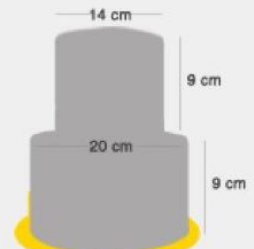

Ø 30 Cm
IDR 1.075.
Serves 45 pax

Ø 14 Cm + Ø 20 Cm
SHORT
IDR 770.
Serves 30 pax

Ø 14 Cm + Ø 20 Cm
TALL
IDR 1.125.
Serves 45 pax

20 x 30 Cm
IDR 1.075.
Serves 45 pax

30 x 40 Cm
IDR 1.600.
Serves 60 pax

Layer Cakes

Vanilla Choco Cake

Vanilla on Vanilla Cake

Rainbow Cake ♥

Red Velvet Cake ♥

Ø 10 Cm
IDR 230.
Serves 4 pax

Ø 16 Cm SHORT
IDR 360.
Serves 8 pax

Ø 16 Cm TALL
IDR 440.
Serves 15 pax

Ø 20 Cm ONE LAYER
IDR 360.
Serves 8 pax

Ø 20 Cm SHORT
IDR 440.
Serves 15 pax

Ø 20 Cm TALL
IDR 595.
Serves 30 pax

Ø 30 Cm
IDR 895.
Serves 45 pax

Ø 14 Cm + Ø 20 Cm
SHORT
IDR 645.
Serves 30 pax

Ø 14 Cm + Ø 20 Cm
TALL
IDR 945.
Serves 45 pax

20 x 30 Cm
IDR 895.
Serves 45 pax

30 x 40 Cm
IDR 1.300.
Serves 60 pax

Cupcakes

Size REGULAR : IDR 405. (box of 12) | IDR 205. (box of 6) | IDR 35. (box of 1)

Size MINI : IDR 295. (box of 12) | IDR 150. (box of 6) | IDR 26. (box of 1)

Size MICRO : IDR 160. (box of 12)