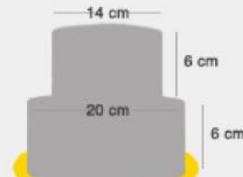

Mocha Walnut Cake

Ø 10 Cm
IDR 265.
Serves 4 pax

Ø 16 Cm SHORT
IDR 400.
Serves 8 pax

Ø 16 Cm TALL
IDR 515.
Serves 15 pax

Ø 20 Cm ONE LAYER
IDR 400.
Serves 8 pax

Ø 20 Cm SHORT
IDR 515.
Serves 15 pax

Ø 20 Cm TALL
IDR 720.
Serves 30 pax

Ø 30 Cm
IDR 1.075.
Serves 45 pax

Ø 14 Cm + Ø 20 Cm
SHORT
IDR 770.
Serves 30 pax

Ø 14 Cm + Ø 20 Cm
TALL
IDR 1.125.
Serves 45 pax

20 x 30 Cm
IDR 1.075.
Serves 45 pax

30 x 40 Cm
IDR 1.600.
Serves 60 pax

Layer Cakes

Vanilla Choco Cake

Vanilla on Vanilla Cake

Rainbow Cake ♥

Red Velvet Cake ♥

Ø 10 Cm
IDR 230.
Serves 4 pax

Ø 16 Cm SHORT
IDR 360.
Serves 8 pax

Ø 16 Cm TALL
IDR 440.
Serves 15 pax

Ø 20 Cm ONE LAYER
IDR 360.
Serves 8 pax

Ø 20 Cm SHORT
IDR 440.
Serves 15 pax

Ø 20 Cm TALL
IDR 595.
Serves 30 pax

Ø 30 Cm
IDR 895.
Serves 45 pax

Ø 14 Cm + Ø 20 Cm
SHORT
IDR 645.
Serves 30 pax

Ø 14 Cm + Ø 20 Cm
TALL
IDR 945.
Serves 45 pax

20 x 30 Cm
IDR 895.
Serves 45 pax