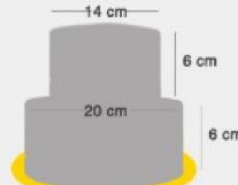

Ø 30 Cm
IDR 1.075.
Serves 45 pax

Ø 14 Cm + Ø 20 Cm
SHORT
IDR 770.
Serves 30 pax

Ø 14 Cm + Ø 20 Cm
TALL
IDR 1.125.
Serves 45 pax

20 x 30 Cm
IDR 1.075.
Serves 45 pax

30 x 40 Cm
IDR 1.600.
Serves 60 pax

Layer Cakes

Vanilla Choco Cake

Vanilla on Vanilla Cake

Rainbow Cake ♥

Red Velvet Cake ♥

Ø 10 Cm
IDR 230.
Serves 4 pax

Ø 16 Cm SHORT
IDR 360.
Serves 8 pax

Ø 16 Cm TALL
IDR 440.
Serves 15 pax

Ø 20 Cm ONE LAYER
IDR 360.
Serves 8 pax

Ø 20 Cm SHORT
IDR 440.
Serves 15 pax

Ø 20 Cm TALL
IDR 595.
Serves 30 pax

Ø 30 Cm
IDR 895.
Serves 45 pax

Ø 14 Cm + Ø 20 Cm
SHORT
IDR 645.
Serves 30 pax

Ø 14 Cm + Ø 20 Cm
TALL
IDR 945.
Serves 45 pax

20 x 30 Cm
IDR 895.
Serves 45 pax

30 x 40 Cm
IDR 1.300.
Serves 60 pax

Cupcakes

Size REGULAR : IDR 405. (box of 12) | IDR 205. (box of 6) | IDR 35. (box of 1)

Size MINI : IDR 295. (box of 12) | IDR 150. (box of 6) | IDR 26. (box of 1)

Size MICRO : IDR 160. (box of 12)