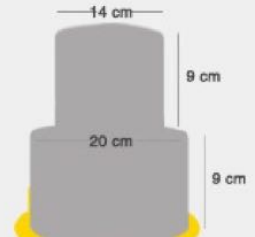

Mocha Walnut Cake

Ø 10 Cm
IDR 265.
Serves 4 pax

Ø 16 Cm SHORT
IDR 400.
Serves 8 pax

Ø 16 Cm TALL
IDR 515.
Serves 15 pax

Ø 20 Cm ONE LAYER
IDR 400.
Serves 8 pax

Ø 20 Cm SHORT
IDR 515.
Serves 15 pax

Ø 20 Cm TALL
IDR 720.
Serves 30 pax

Ø 30 Cm
IDR 1.075.
Serves 45 pax

Ø 14 Cm + Ø 20 Cm
SHORT
IDR 770.
Serves 30 pax

Ø 14 Cm + Ø 20 Cm
TALL
IDR 1.125.
Serves 45 pax

20 x 30 Cm
IDR 1.075.
Serves 45 pax

30 x 40 Cm
IDR 1.600.
Serves 60 pax

Layer Cakes

Vanilla Choco Cake

Vanilla on Vanilla Cake

Rainbow Cake ♥

Red Velvet Cake ♥

Ø 10 Cm
IDR 230.
Serves 4 pax

Ø 16 Cm SHORT
IDR 360.
Serves 8 pax

Ø 16 Cm TALL
IDR 440.
Serves 15 pax

Ø 20 Cm ONE LAYER
IDR 360.
Serves 8 pax

Ø 20 Cm SHORT
IDR 440.
Serves 15 pax

Ø 20 Cm TALL
IDR 595.
Serves 30 pax

Ø 30 Cm
IDR 895.
Serves 45 pax

Ø 14 Cm + Ø 20 Cm
SHORT
IDR 645.
Serves 30 pax

Ø 14 Cm + Ø 20 Cm
TALL
IDR 945.
Serves 45 pax

20 x 30 Cm
IDR 895.
Serves 45 pax