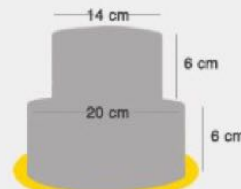

Specialty Cakes

Choco Ganache
Crumbs Cake ♥

Pinata Cake

Dark Choco Cake

Salted Caramel Walnut Cake

Mocha Walnut Cake

(pictures are in 20cm tall size. for other sizes, cake may not be same as picture. layers might be adjusted accordingly)

Ø 10 Cm
IDR 265.
Serves 4 pax

Ø 16 Cm SHORT
IDR 400.
Serves 8 pax

Ø 16 Cm TALL
IDR 515.
Serves 15 pax

Ø 20 Cm ONE LAYER
IDR 400.
Serves 8 pax

Ø 20 Cm SHORT
IDR 515.
Serves 15 pax

Ø 20 Cm TALL
IDR 720.
Serves 30 pax

Ø 30 Cm
IDR 1.075.
Serves 45 pax

Ø 14 Cm + Ø 20 Cm
SHORT
IDR 770.
Serves 30 pax

Ø 14 Cm + Ø 20 Cm
TALL
IDR 1.125.
Serves 45 pax

20 x 30 Cm
IDR 1.075.
Serves 45 pax

30 x 40 Cm
IDR 1.600.
Serves 60 pax

Layer Cakes

Vanilla Choco Cake

Vanilla on Vanilla Cake

Rainbow Cake ♥

Red Velvet Cake ♥

(pictures are in 20cm tall size. for other sizes, cake may not be same as picture. layers might be adjusted accordingly)

* ♥ = favorite