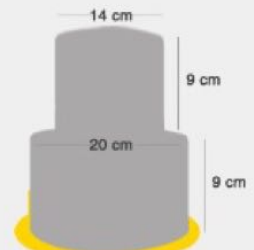

Specialty Cakes

Choco Ganache
Crumbs Cake ♥

Pinata Cake

Dark Choco Cake

Salted Caramel Walnut Cake

Mocha Walnut Cake

(pictures are in 20cm tall size. for other sizes, cake may not be same as picture. layers might be adjusted accordingly)

Ø 10 Cm
IDR 265.
Serves 4 pax

Ø 16 Cm SHORT
IDR 400.
Serves 8 pax

Ø 16 Cm TALL
IDR 515.
Serves 15 pax

Ø 20 Cm ONE LAYER
IDR 400.
Serves 8 pax

Ø 20 Cm SHORT
IDR 515.
Serves 15 pax

Ø 20 Cm TALL
IDR 720.
Serves 30 pax

Ø 30 Cm
IDR 1.075.
Serves 45 pax

Ø 14 Cm + Ø 20 Cm
SHORT
IDR 770.
Serves 30 pax

Ø 14 Cm + Ø 20 Cm
TALL
IDR 1.125.
Serves 45 pax

20 x 30 Cm
IDR 1.075.
Serves 45 pax

30 x 40 Cm
IDR 1.600.
Serves 60 pax

Layer Cakes

Vanilla Choco Cake

Vanilla on Vanilla Cake

Rainbow Cake ♥

Red Velvet Cake ♥

(pictures are in 20cm tall size. for other sizes, cake may not be same as picture. layers might be adjusted accordingly)

* ♥ = favorite