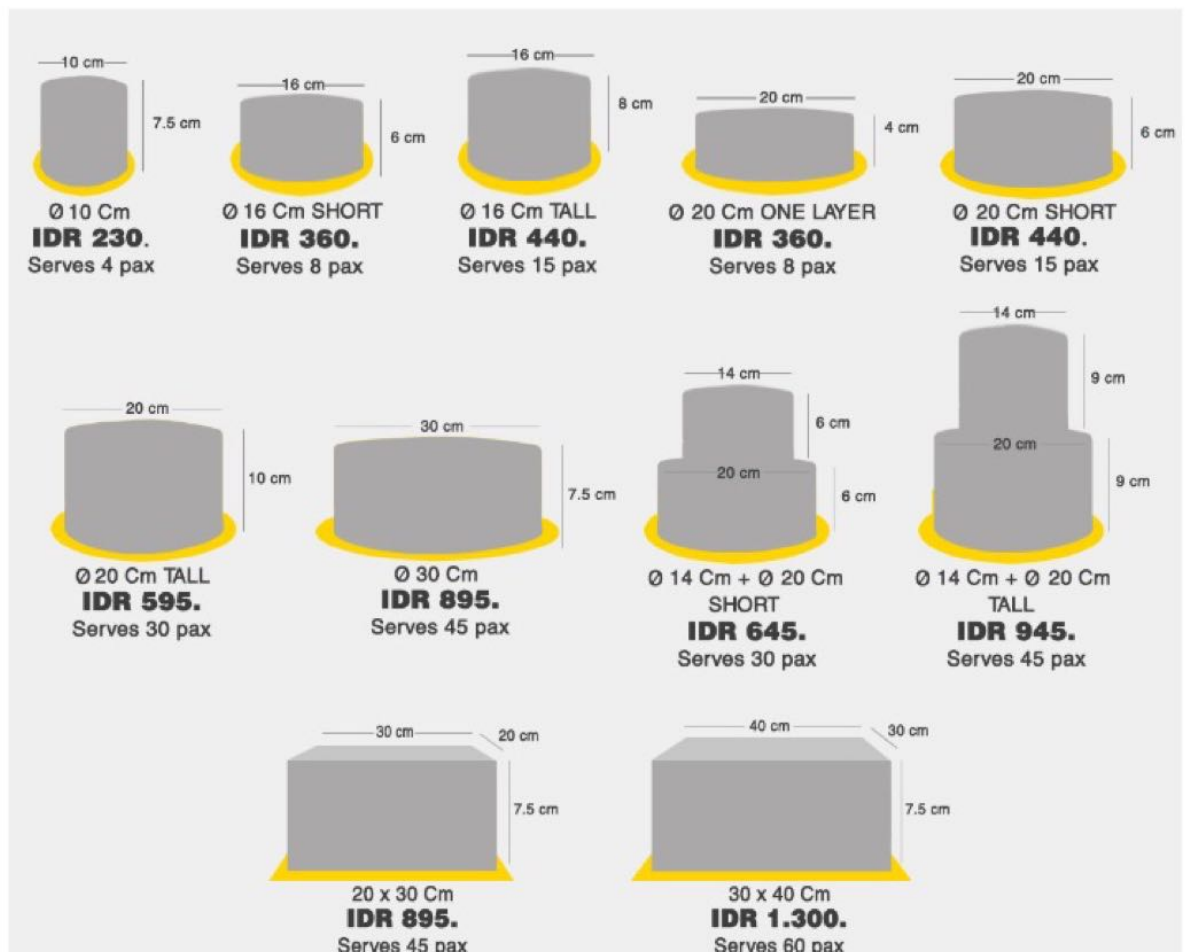

Ø 10 Cm
IDR 265.
Serves 4 pax

Ø 16 Cm SHORT
IDR 400.
Serves 8 pax

Ø 16 Cm TALL
IDR 515.
Serves 15 pax

Ø 20 Cm ONE LAYER
IDR 400.
Serves 8 pax

Ø 20 Cm SHORT
IDR 515.
Serves 15 pax

Ø 20 Cm TALL
IDR 720.
Serves 30 pax

Ø 30 Cm
IDR 1.075.
Serves 45 pax

Ø 14 Cm + Ø 20 Cm
SHORT
IDR 770.
Serves 30 pax

Ø 14 Cm + Ø 20 Cm
TALL
IDR 1.125.
Serves 45 pax

20 x 30 Cm
IDR 1.075.
Serves 45 pax

30 x 40 Cm
IDR 1.600.
Serves 60 pax

Layer Cakes

Vanilla Choco Cake

Vanilla on Vanilla Cake

Rainbow Cake ♥

Red Velvet Cake ♥

(pictures are in 20cm tall size. for other sizes, cake may not be same as picture. layers might be adjusted accordingly)

* ♥ = favorite

Cupcakes

Size REGULAR : IDR 405. (box of 12) | IDR 205. (box of 6) | IDR 35. (box of 1)

Size MINI : IDR 295. (box of 12) | IDR 150. (box of 6) | IDR 26. (box of 1)

Size MICRO : IDR 160. (box of 12)

Apple Cinnamon