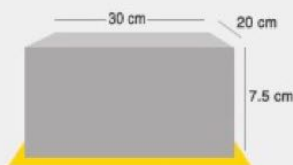

Specialty Cakes

Choco Ganache
Crumbs Cake ♥

Pinata Cake

Dark Choco Cake

Salted Caramel Walnut Cake

Mocha Walnut Cake

(pictures are in 20cm tall size. for other sizes, cake may not be same as picture. layers might be adjusted accordingly)

Ø 10 Cm
IDR 265.
Serves 4 pax

Ø 16 Cm SHORT
IDR 400.
Serves 8 pax

Ø 16 Cm TALL
IDR 515.
Serves 15 pax

Ø 20 Cm ONE LAYER
IDR 400.
Serves 8 pax

Ø 20 Cm SHORT
IDR 515.
Serves 15 pax

Ø 20 Cm TALL
IDR 720.
Serves 30 pax

Ø 30 Cm
IDR 1.075.
Serves 45 pax

Ø 14 Cm + Ø 20 Cm
SHORT
IDR 770.
Serves 30 pax

Ø 14 Cm + Ø 20 Cm
TALL
IDR 1.125.
Serves 45 pax

20 x 30 Cm
IDR 1.075.
Serves 45 pax

30 x 40 Cm
IDR 1.600.
Serves 60 pax

Layer Cakes